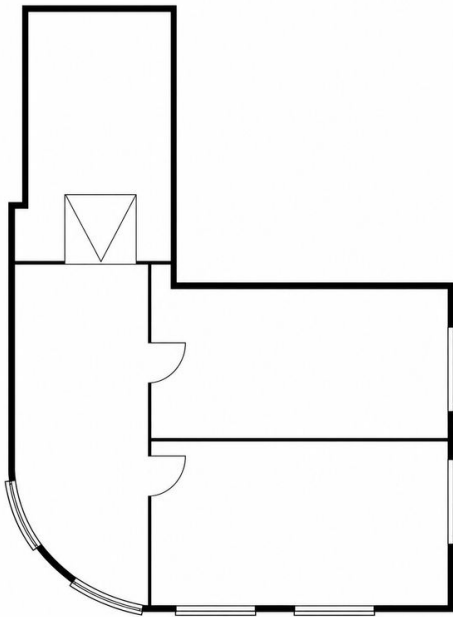

Contact

Contact person

Jan-Ole Kloth
IVO-Immobilienverwaltungsgesellschaft Ostsee mbH
Scharbeutz
jan-ole.kloth@ivo-scharbeutz.de